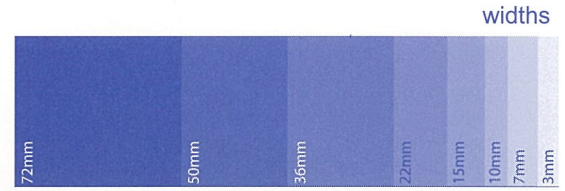

4376 Polyester Double Satin Classics

RETAIL
 3mm x 50 metres on Crystal Packs.
 7mm to 50mm x 20 metres on Crystal Packs.
 72mm x 15 metres on Crystal Packs.

MANUFACTURERS
 3mm x 200 metres on Reels.
 7mm, 10mm x 100 metres on Reels.
 15mm to 72mm x 100 metres on Tubes.

All colours available in all widths up to 50mm.
 ■ also available in 72mm.

widths			
white 001	pink 335	sunshine yellow 409	bridal white 235
grey 205	foxglove 340	jasmine 100	ivory 238
glacier 162	deep pink 080	primrose 345	cream 304
sky 392	fuchsia 154	eau de nil 301	pale gold 441
pompadour 343	raspberry 358*	apple green 184	beige 022
delphinium 383	magenta 263	emerald 140	terracotta 418
royal 368	lilac 252	deep green 199	burnt gold 071
navy 283	lupin 262	bottle 052	orange 310
midnight 288	mauve 281	sage 379	red 355
kingfisher 240	violet 430	brown 063	claret 104
turquoise 420	plum 344	black 003	wine 440